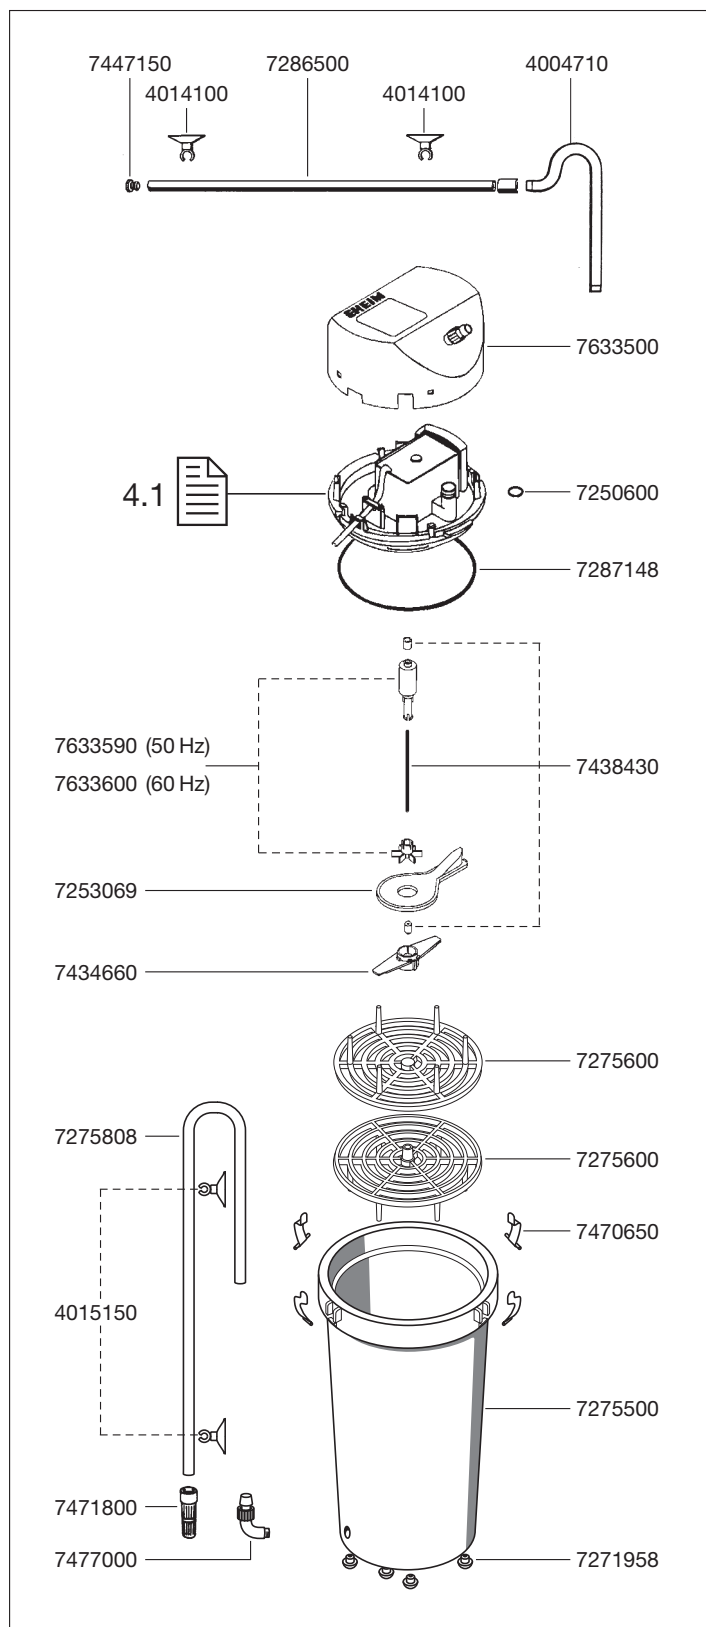

# 1217 Pump head

## 2217 External filter – classic 600

Spare parts. Subject to change without prior notice.

Order no.	Spare part
4004710	Outlet pipe
4004940	Hose, pressure side
4005940	Hose, suction side
4009560	Set of cleaning brushes (not shown)
4014100	Suction cup with clip ø 13 mm (2 pcs.)
4015150	Suction cup with clip ø 17 mm (2 pcs.)
7250600	Sealing ring (2 pieces)
7253069	Pump cover
7271958	Rubber feet set (5 pieces)
7275500	Canister
7275600	Lattice screen
7275808	Intake pipe
7286500	Outlet jet pipe
7287148	Sealing ring
7400008	Filter bag (not shown)
7434660	Securing piece with bushing
7438430	Shaft with bushings
7447150	Set of pipe plugs
7470650	Spring clip (4 pieces)
7471800	Inlet strainer
7477000	Threaded connector
7633500	Cover
7633590	Impeller 50 Hz – from series 88011
7633600	Impeller 60 Hz – from series 88011