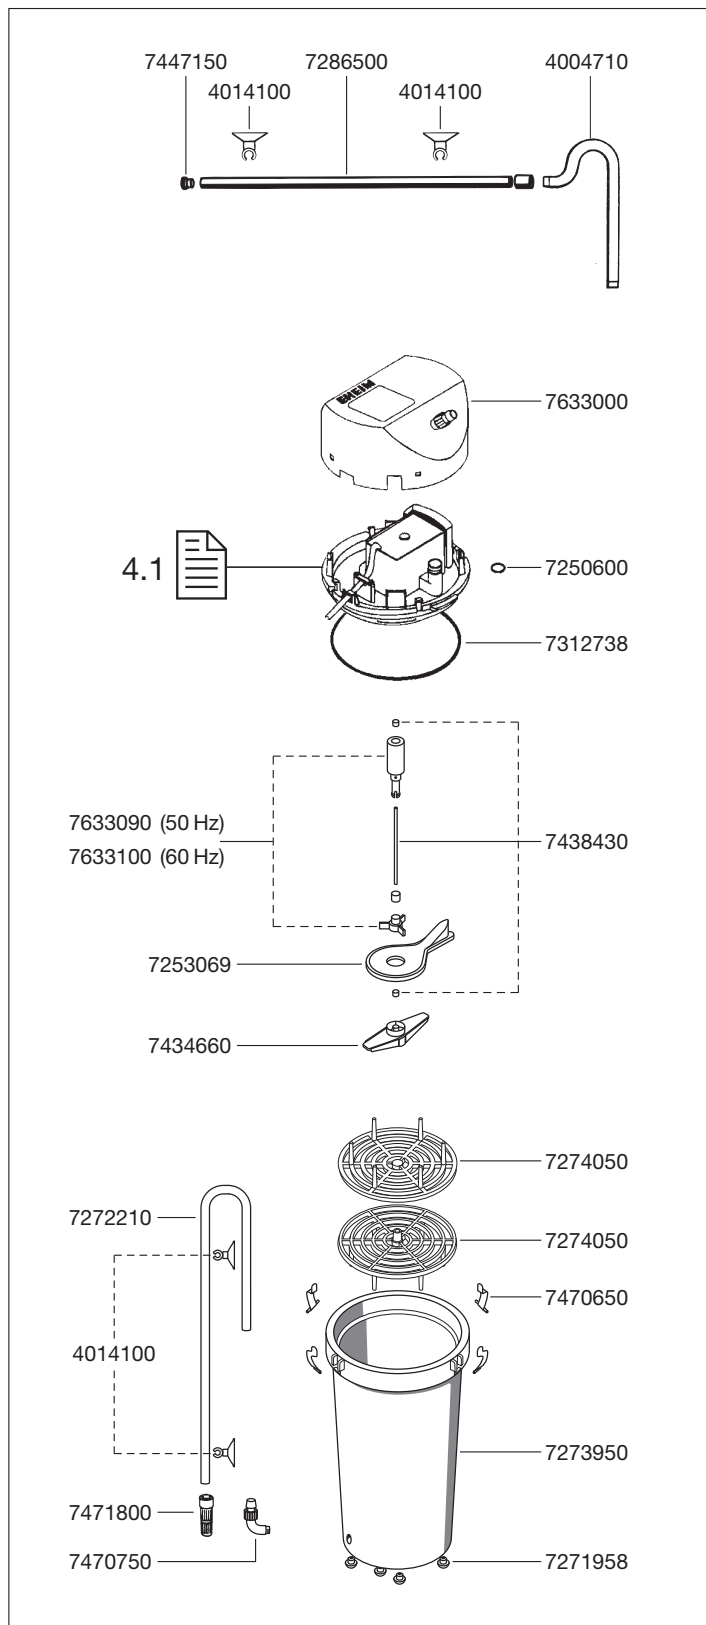

1215 Pump head

2215 External filterr – classic 350

EHEIM
classic

Spare parts. Subject to change without prior notice.

Order no.	Spare part
4004710	Outlet pipe
4004940	Hose, pressure and suction side
4009560	Set of cleaning brushes (not shown)
4014100	Suction cup with clip ø 13 mm (2 pieces)
7250600	Sealing ring (2 pieces)
7253069	Pump cover
7271958	Rubber feet set (5 pieces)
7272210	Intake pipe
7273950	Canister
7274050	Lattice screen
7286500	Outlet jet pipe
7312738	Sealing ring
7400008	Filter bag (not shown)
7434660	Securing piece with bushing
7438430	Shaft with bushings
7447150	Set of pipe plugs
7470650	Spring clip (4 pieces)
7470750	Threaded connector
7471800	Inlet strainer
7633000	Cover
7633090	Impeller 50 Hz – from series 88011
7633100	Impeller 60 Hz – from series 88011